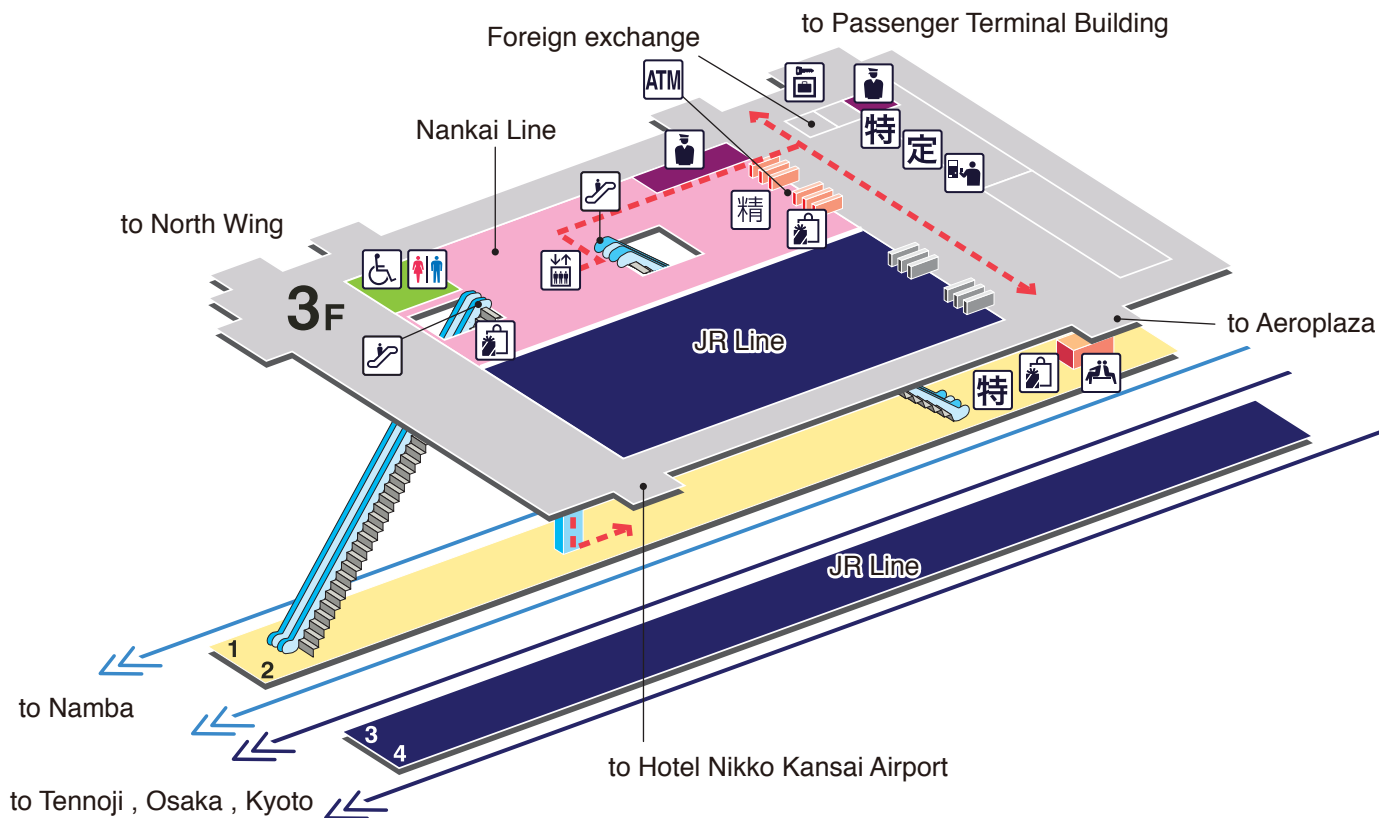

Kansai-Airport 関西国際空港

Legend

- | | | | | | | | | | |
|--|----------------------|--|---------------------|--|--------------------------|--|------------------|--|--------------------|
| | Toilets | | Tickets | | Elevator to Platform | | Shops | | Bus |
| | Disabilities Toilets | | Commuter Passes | | Elevator to Ground Level | | Waiting Room | | Taxi |
| | Station Office | | Reservation Tickets | | Escalator | | ATM Cash Service | | Barrier-free Route |
| | | | Commuter Passes | | Disabilities Escalator | | Coin Lockers | | |
| | | | Reservation Tickets | | Disabilities Stairs | | | | |
| | | | Fare Adjustment | | Slope | | | | |