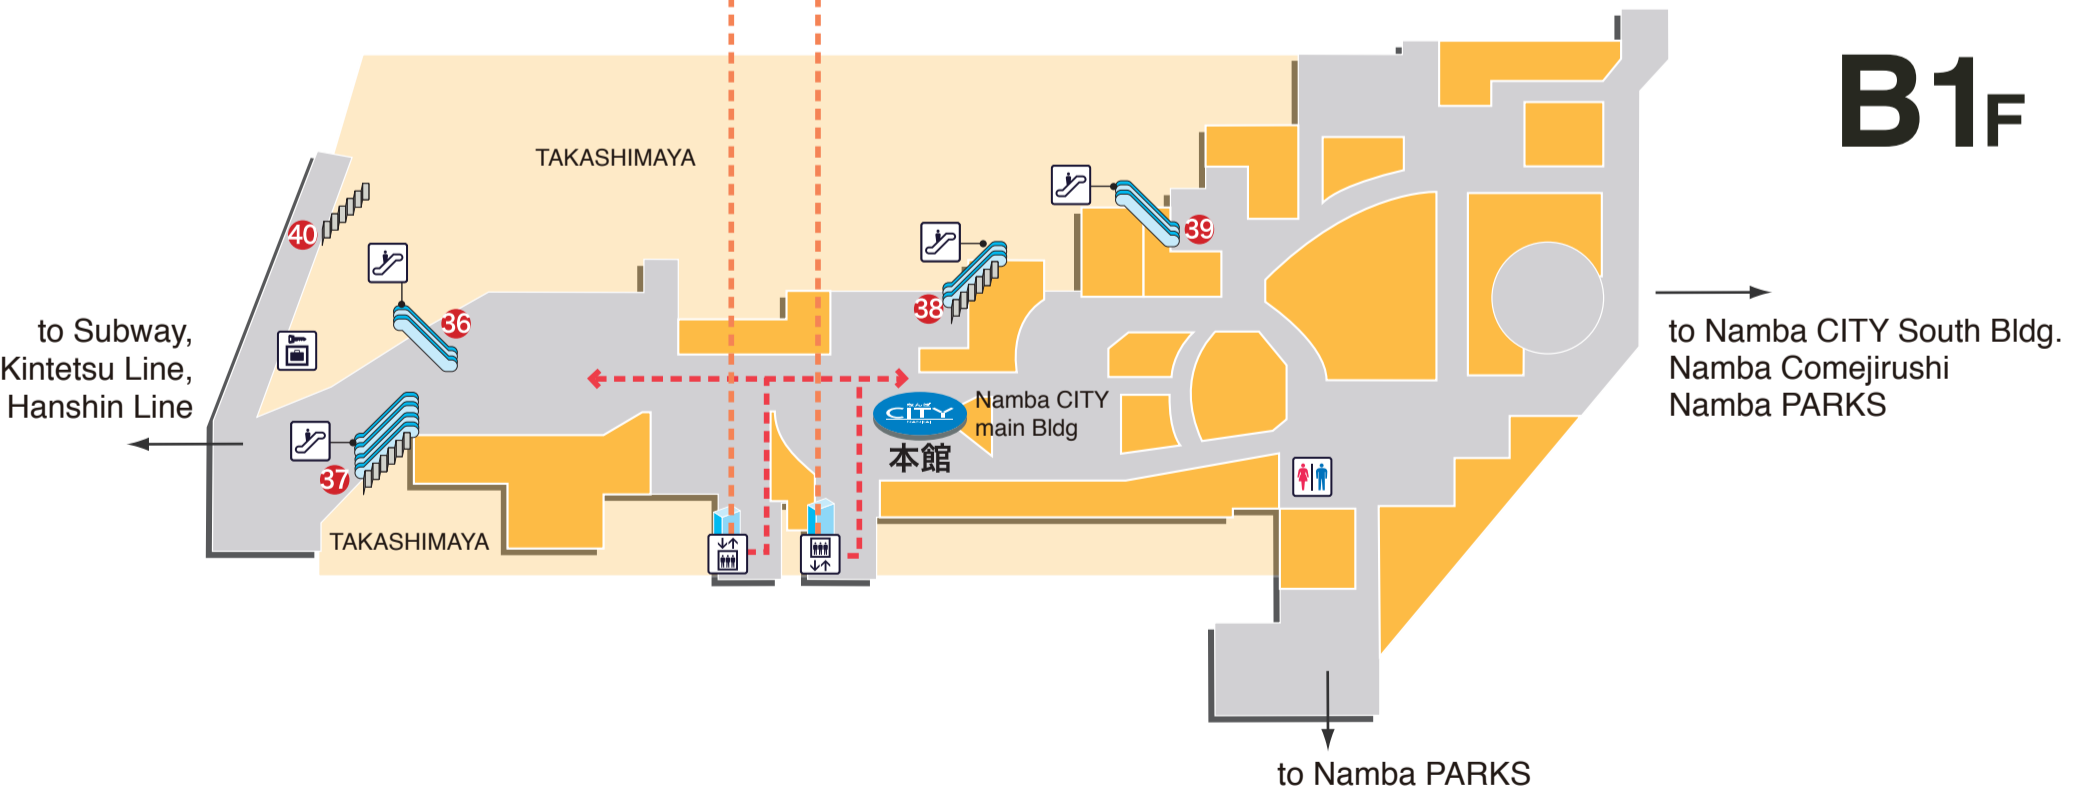

Namba なんば なんば駅

3F

2F

1F

B1F

Legend

- | | | | | |
|----------------------|---------------------|--------------------------|-------------------|-----------------------|
| Toilets | Tickets | Elevator | Shops | Telephone |
| Disabilities Toilets | Commuter Passes | Elevator to Ground Level | Waiting Room | Emergency call button |
| Station Office | Reservation Tickets | Escalator | ATM Cash Service | Meeting point |
| Information | Commuter Passes | Disabilities Escalator | Coin Lockers | Braille information |
| | Reservation Tickets | Disabilities Stairs | Baggage storage | Bus |
| | Fare Adjustment | Slope | Currency Exchange | Taxi |
| | | | | Barrier-free Route |