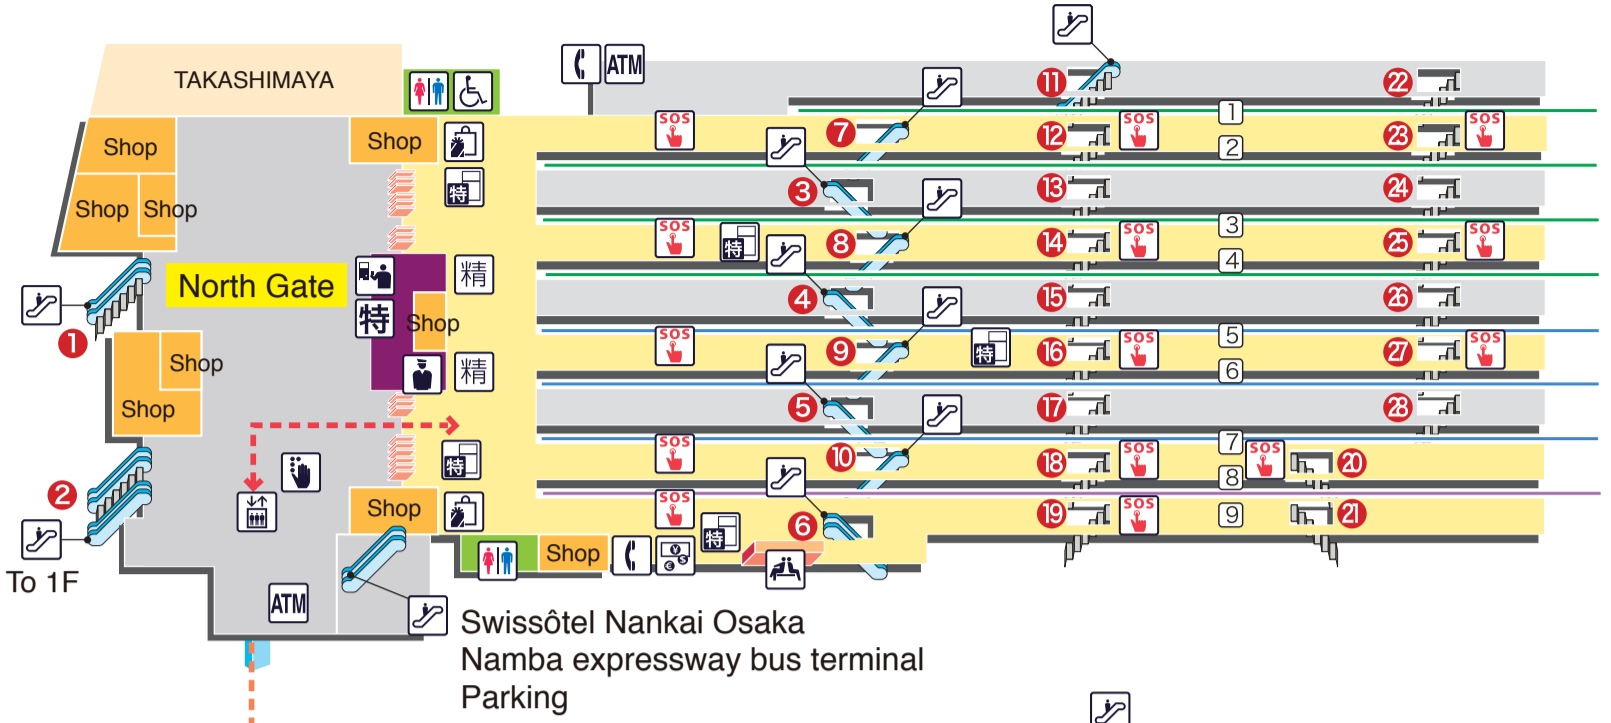

Namba なんば なんば駅

3F

2F

1F

B1F

Legend

- | | | | | |
|----------------------|---------------------|--------------------------|-------------------|-----------------------|
| Toilets | Tickets | Elevator | Shops | Telephone |
| Disabilities Toilets | Commuter Passes | Elevator to Ground Level | Waiting Room | Emergency call button |
| Station Office | Reservation Tickets | Escalator | ATM Cash Service | Meeting point |
| Information | Commuter Passes | Disabilities Escalator | Coin Lockers | Braille information |
| | Reservation Tickets | Disabilities Stairs | Baggage storage | Bus |
| | Fare Adjustment | Slope | Currency Exchange | Taxi |
| | | | | Barrier-free Route |