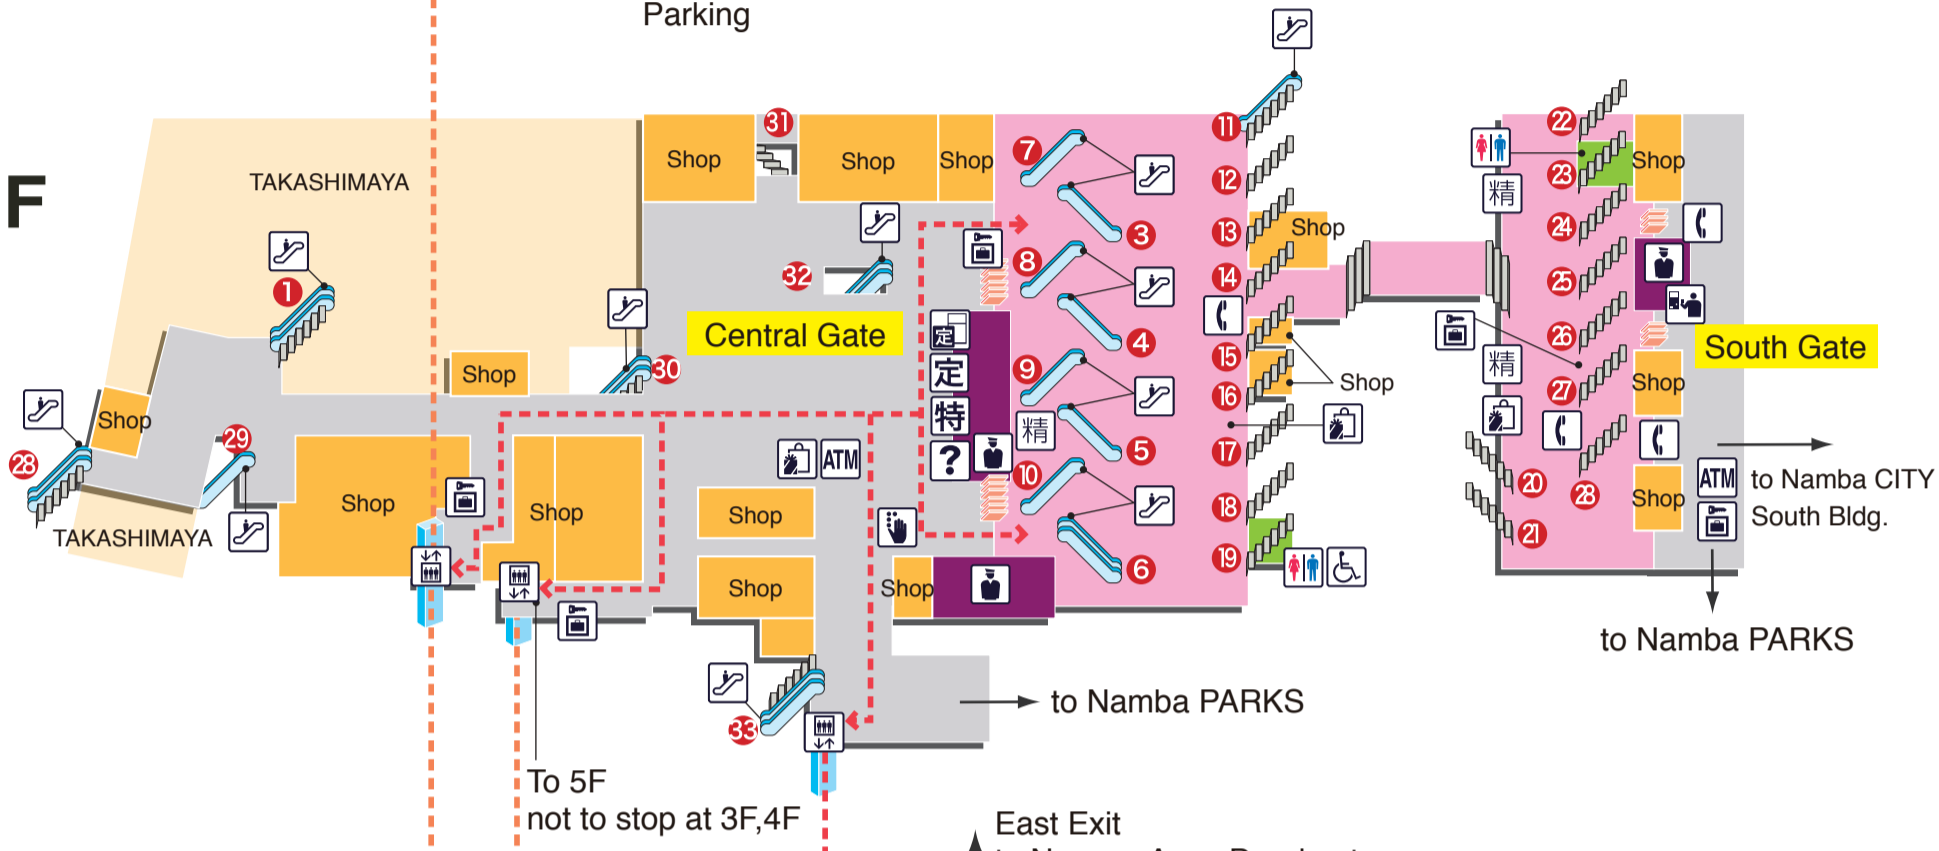

Namba なんば なんば駅

3F

2F

1F

B1F

Legend

- | | | | | |
|----------------------|---------------------|--------------------------|-------------------|-----------------------|
| Toilets | Tickets | Elevator | Shops | Telephone |
| Disabilities Toilets | Commuter Passes | Elevator to Ground Level | Waiting Room | Emergency call button |
| Station Office | Reservation Tickets | Escalator | ATM Cash Service | Meeting point |
| Information | Commuter Passes | Disabilities Escalator | Coin Lockers | Braille information |
| | Reservation Tickets | Disabilities Stairs | Baggage storage | Bus |
| | Fare Adjustment | Slope | Currency Exchange | Taxi |
| | | | | Barrier-free Route |