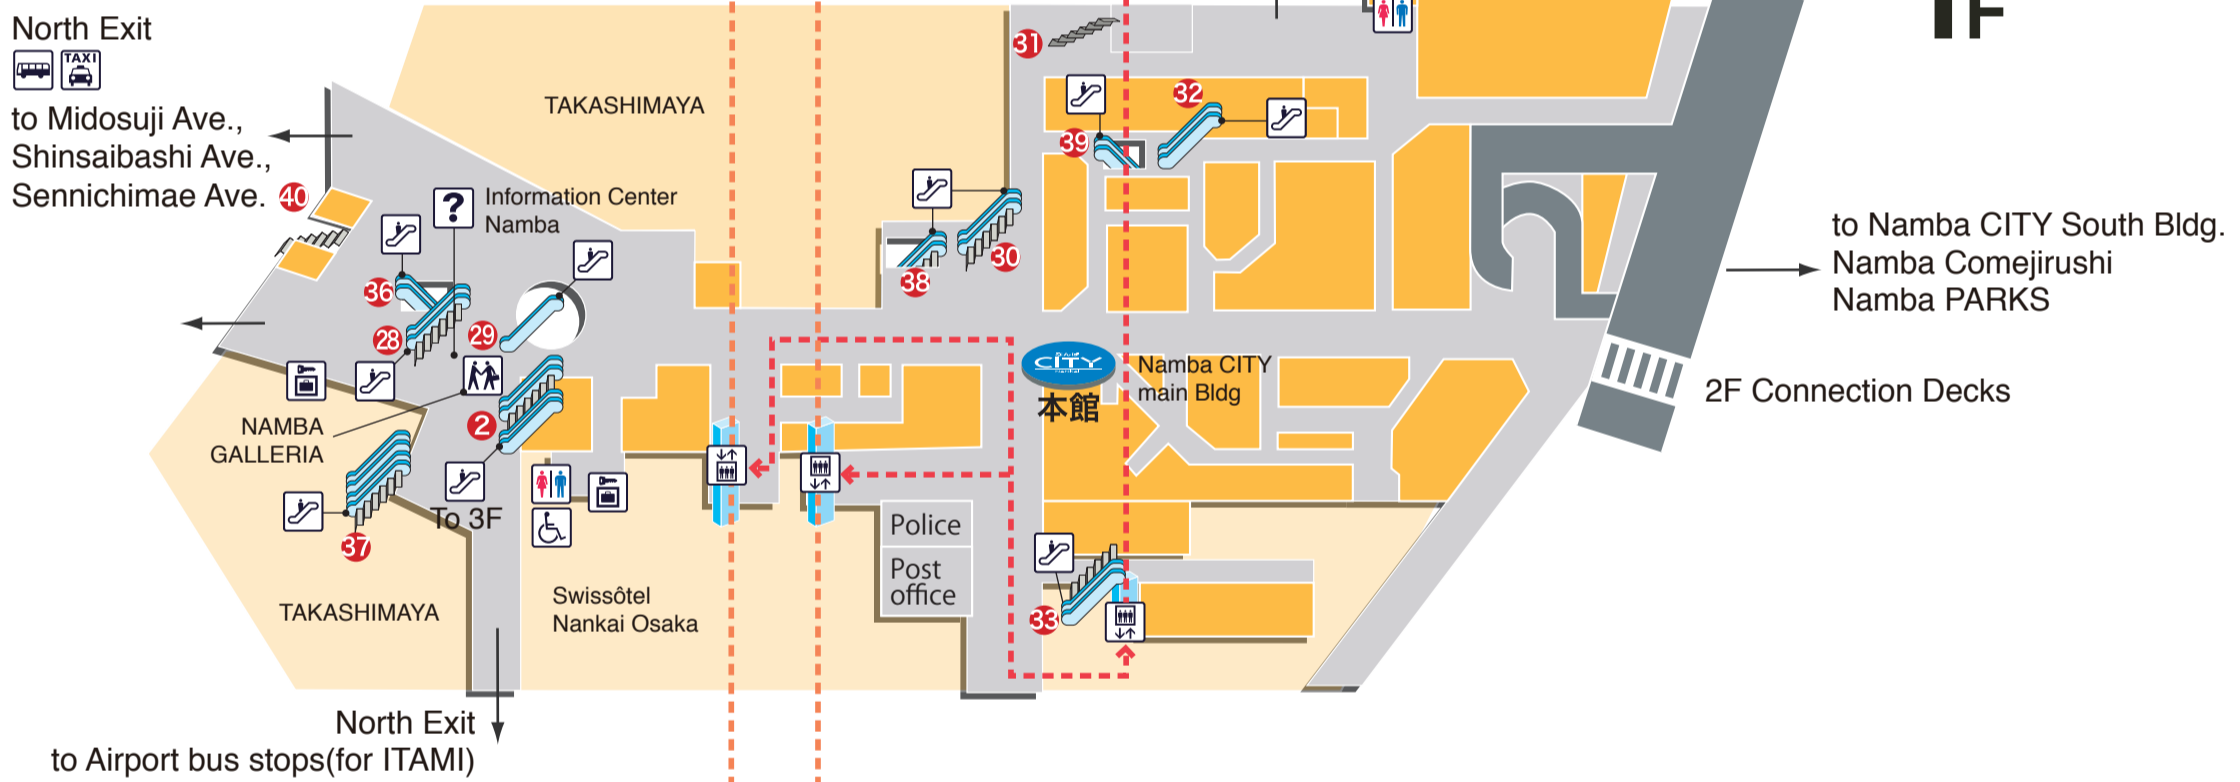

Namba なんば なんば駅

3F

2F

1F

B1F

Legend

- | | | | | |
|----------------------|---------------------|--------------------------|-------------------|-----------------------|
| Toilets | Tickets | Elevator | Shops | Telephone |
| Disabilities Toilets | Commuter Passes | Elevator to Ground Level | Waiting Room | Emergency call button |
| Station Office | Reservation Tickets | Escalator | ATM Cash Service | Meeting point |
| Information | Commuter Passes | Disabilities Escalator | Coin Lockers | Braille information |
| | Reservation Tickets | Disabilities Stairs | Baggage storage | Bus |
| | Fare Adjustment | Slope | Currency Exchange | Taxi |
| | | | | Barrier-free Route |