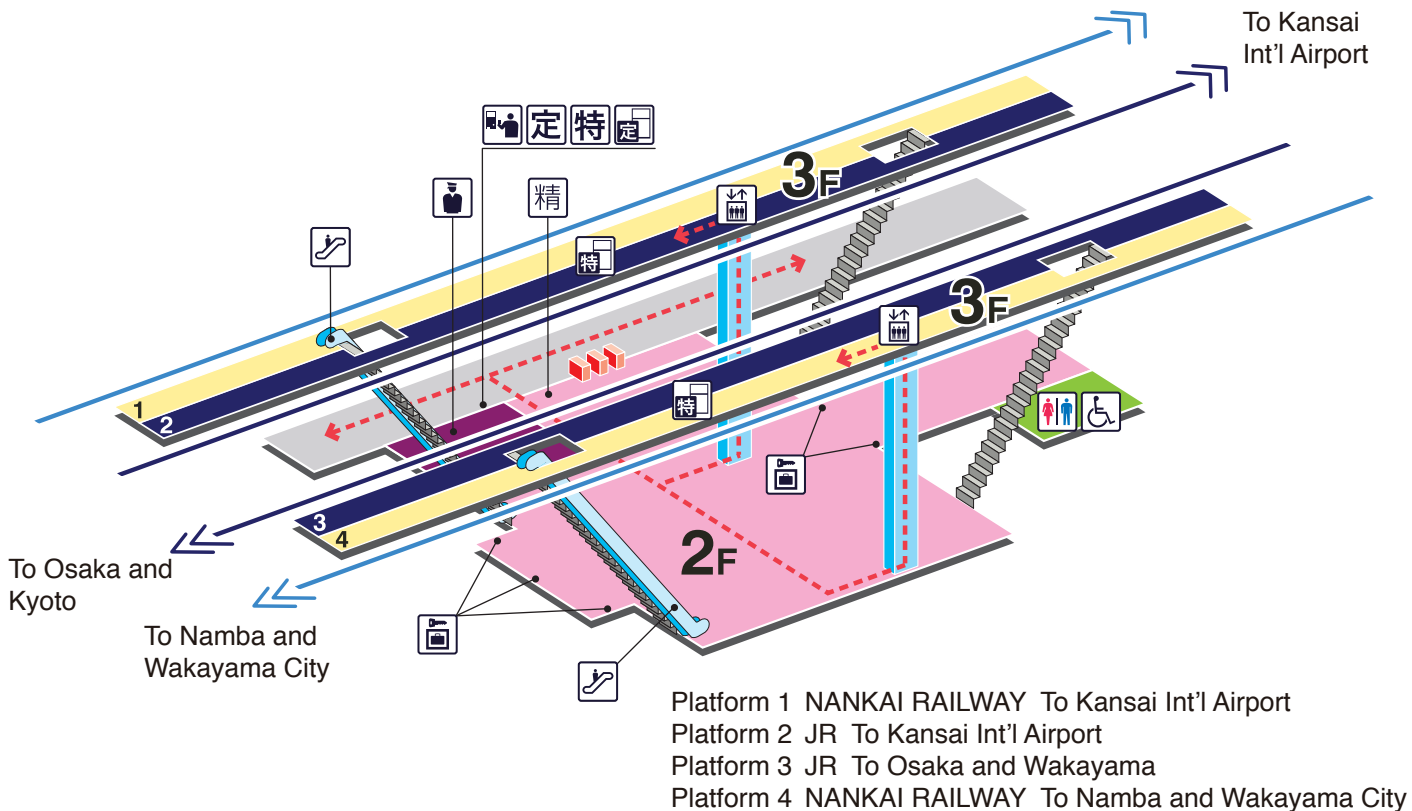

# RINKU-TOWN りんくうたうん りんくうタウン駅

## Legend

- |                      |                     |                          |                  |                    |
|----------------------|---------------------|--------------------------|------------------|--------------------|
| Toilets              | Tickets             | Elevator to Platform     | Shops            | Bus                |
| Disabilities Toilets | Commuter Passes     | Elevator to Ground Level | Waiting Room     | Taxi               |
| Station Office       | Reservation Tickets | Escalator                | ATM Cash Service | Barrier-free Route |
| Commuter Passes      | Reservation Tickets | Disabilities Escalator   | Coin Lockers     |                    |
| Fare Adjustment      | Disabilities Stairs | Slope                    |                  |                    |