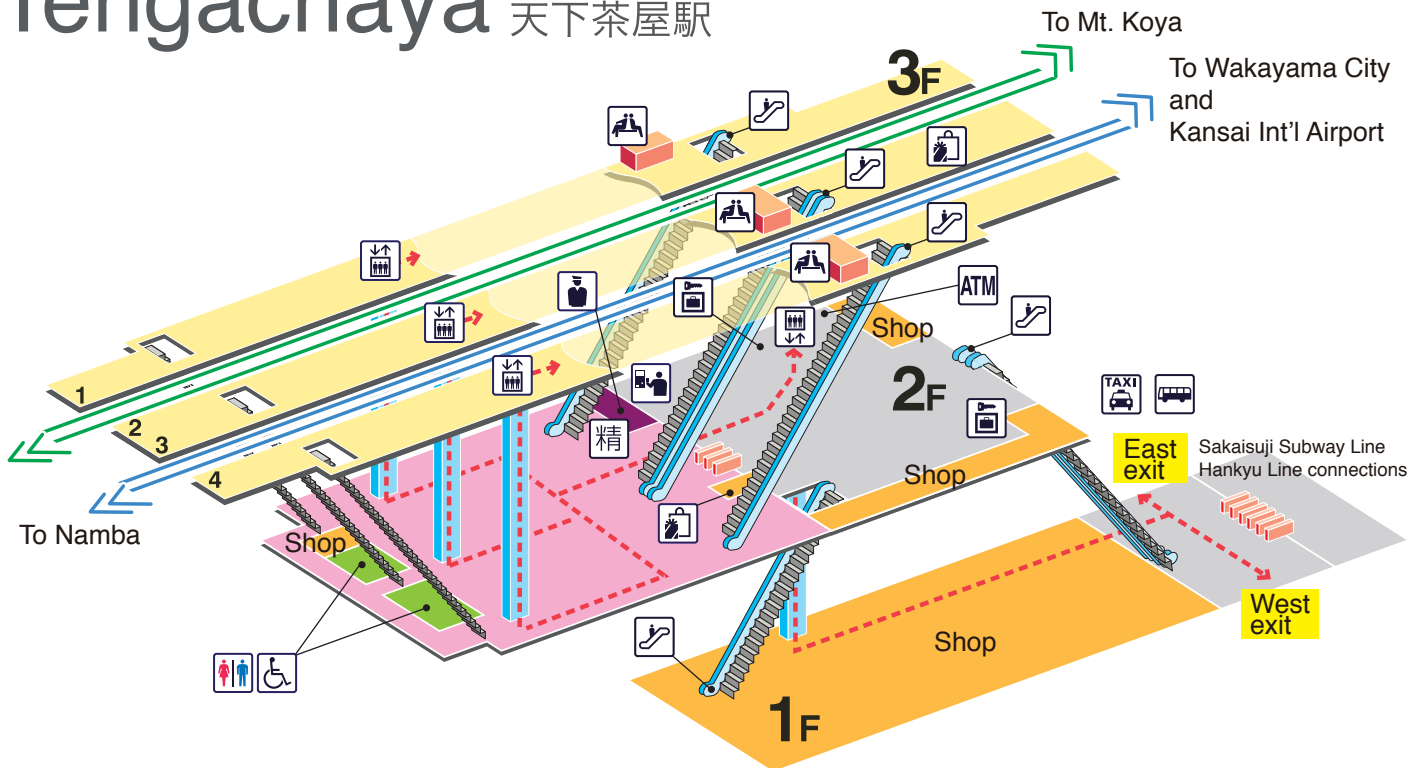

NANKAI LINE & AIRPORT LINE

南海線 空港線

KŌYA LINE

高野線

Tengachaya てんがちゃや 天下茶屋駅

legend

- | | | | | |
|----------------------|---------------------|--------------------------|------------------|--------------------|
| Toilets | Tickets | Elevator to Platform | Shops | Bus |
| Disabilities Toilets | Commuter Passes | Elevator to Ground Level | Waiting Room | Taxi |
| Station Office | Reservation Tickets | Escalator | ATM Cash Service | Barrier-free Route |
| | Commuter Passes | Disabilities Escalator | Coin Lockers | |
| | Reservation Tickets | Disabilities Stairs | | |
| | Fare Adjustment | Slope | | |